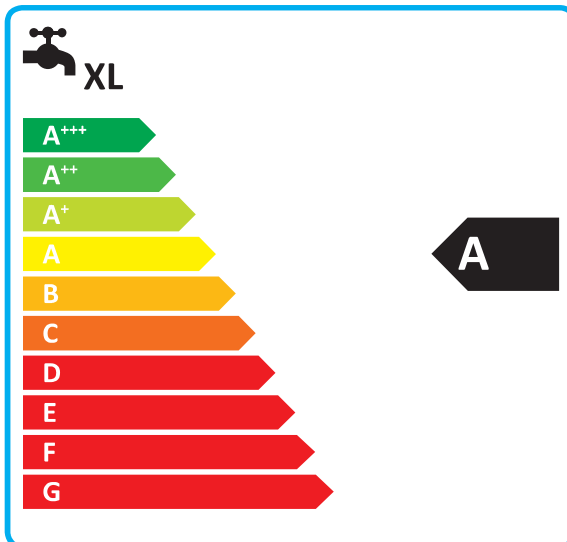

2015

811/2013

MEZ66967608