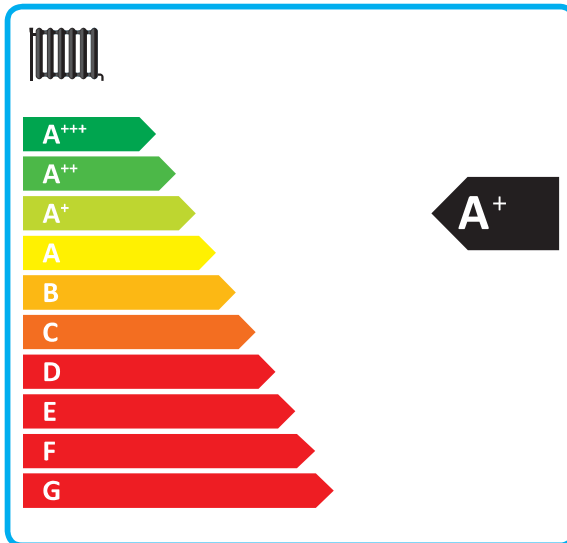

ENERG
енергия · ενεργεια

Y IJA
IE IA

HU163 U33 / **HN1616T** NB0

+ ☐

+ ☐

+ ☒

+ ☐

2015

811/2013

MEZ66967608